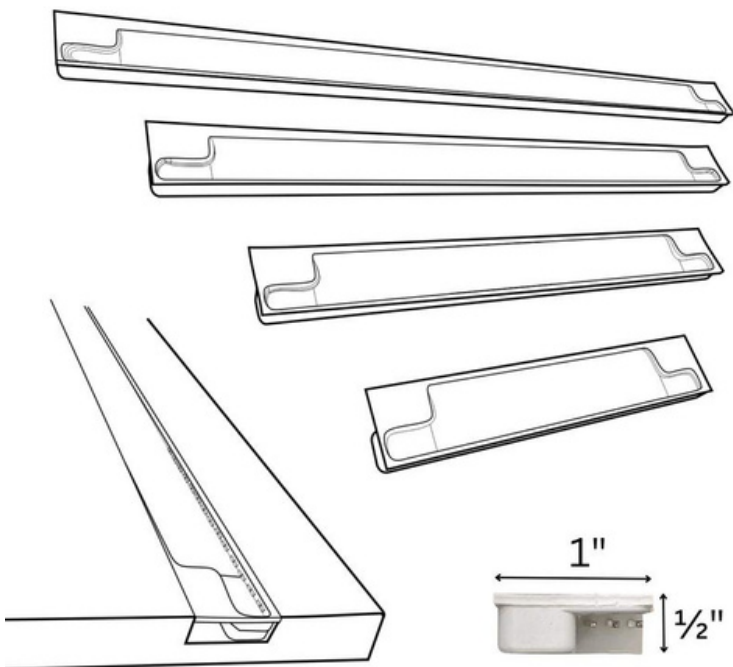

**OUR BEST
OFFERS SPECIAL
FOR YOU!**

UNDER-CABINET LIGHTING PANEL

FITS AMERICAN STYLE
FRAMED CABINETS

RECESSED LIGHTING BAR

PERFECT FOR EURO STYLE
FRAMELESS CABINETS

Each package includes:

**1 Insetta
panel**

**4 small
screws**

**1 jumper
connector**

**2 mounting
clips**

ACCESSORIES

**UTILIZE SPACES ,
ELEVATE YOUR CULINARY
EXPERIENCES!!!**

[CLICK HERE](#)

GARBAGE PULLOUT

[CLICK HERE](#)