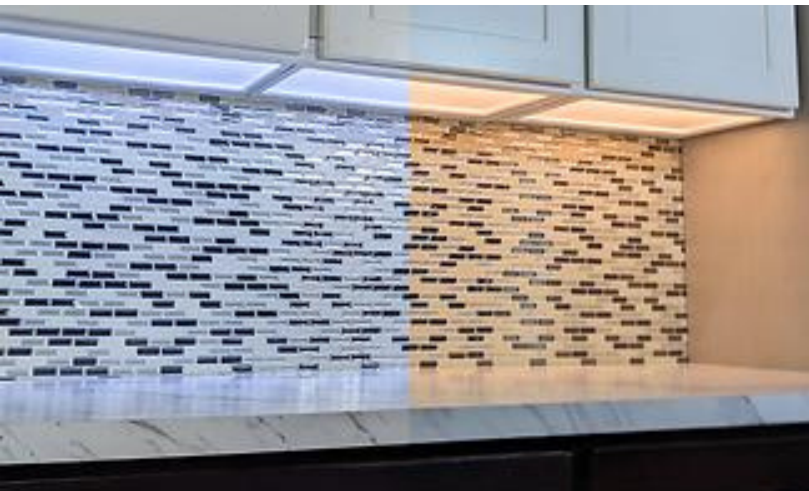

**OUR BEST
OFFERS SPECIAL
FOR YOU!**

UNDER-CABINET LIGHTING PANEL

FITS AMERICAN STYLE
FRAMED CABINETS

RECESSED LIGHTING BAR

PERFECT FOR EURO STYLE
FRAMELESS CABINETS

Each package includes:

**1 Insetta
panel**